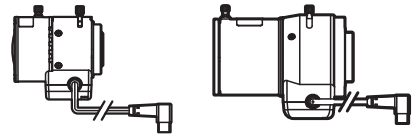

Options

CS-mount lenses

13VG308ASIR II   13VG1040ASIR