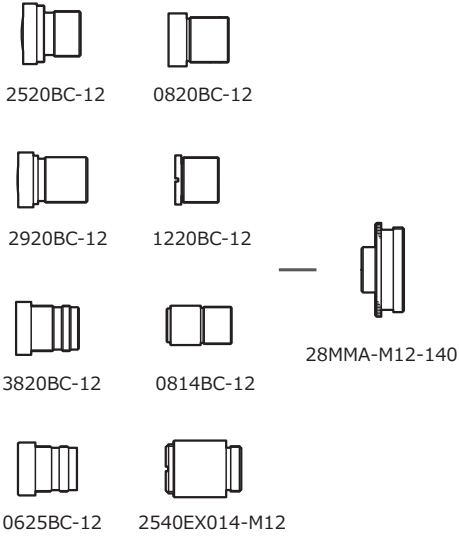

Miniature lenses / Mount adaptors

2520BC-12   0820BC-12

2920BC-12   1220BC-12

3820BC-12   0814BC-12

0625BC-12   2540EX014-M12

28MMA-M12-140

WAT-250D2

VIDEO OUT (BNC)

POWER IN (DC12V)

Cables

BNC

RCA

※Not in our lineup

Power supply adaptors

Stands

Water resistant camera housing / Mounting brackets

C-mount adaptor

C-mount Lenses

※Not in our lineup