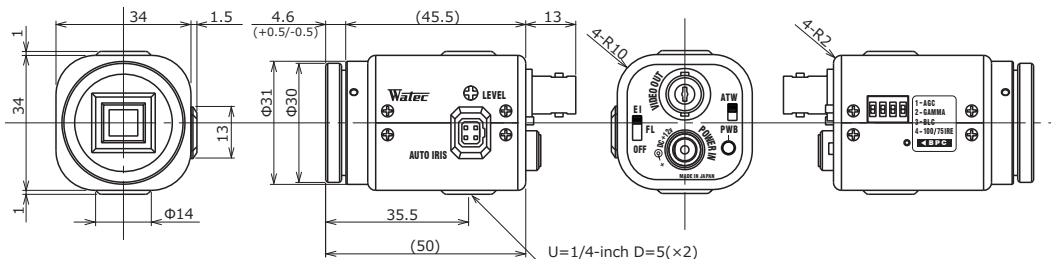

Dimensions

Specifications

Video standard		NTSC	PAL
Pick-up element		1/3 inch interline transfer CCD image sensor	
Number of effective pixels		768(H) × 494(V)	752(H) × 582(V)
Unit cell size		6.35μm(H) × 7.4μm(V)	6.5μm(H) × 6.25μm(V)
Imaging system		Ye, Cy, Mg, and G complementary color mosaic filters on chip	
Synchronizing system		Internal	
Scanning system		2:1 interlace	
Video output		Composite video, 1.0 V(p-p), 75Ω (Unbalanced)	
Resolution (H)		More than 540TVL (Center)	
Minimum illumination		0.02 lx F1.2 (AGC=ON)	
S/N		More than 50dB (AGC=0dB, γ=1.0)	
AE mode	Fixed	1/60, 1/100 sec.	1/50, 1/120 sec.
	EI	1/60 - 1/100000 sec. (Flicker suppression)	1/50 - 1/100000 sec. (Flicker suppression)
White balance		ATW (Color rolling suppression), PWB	
AGC	ON	0 - 38dB	
	OFF	0dB	
Gamma characteristics		γ=0.45(ON) / γ=1.0(OFF)	
Video level		100 IRE / 75 IRE	
Lens iris		Video / DC (EIAJ, Auto-select)	
Back light compensation		ON / OFF	
White blemish correction		Max 32 dots	
Power supply		DC+12V±10%	
Power consumption		1.74W (145mA)	
Operating temperature		-10 - +50°C	
Storage temperature		-30 - +70°C	
Operating / Storage humidity		95%RH or less (Without condensation)	
Lens mount		CS mount (Back focus adjustable)	
Weight		Approx. 86g	
Accessories		WPDC12 (DC plug), AIC-G (Iris plug), Hex. wrench	