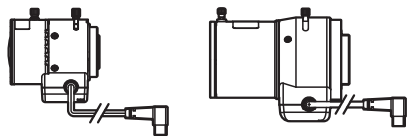

Options

CS-mount lenses

13VG308ASIR II

13VG1040ASIR

Miniature lenses / Mount adaptors