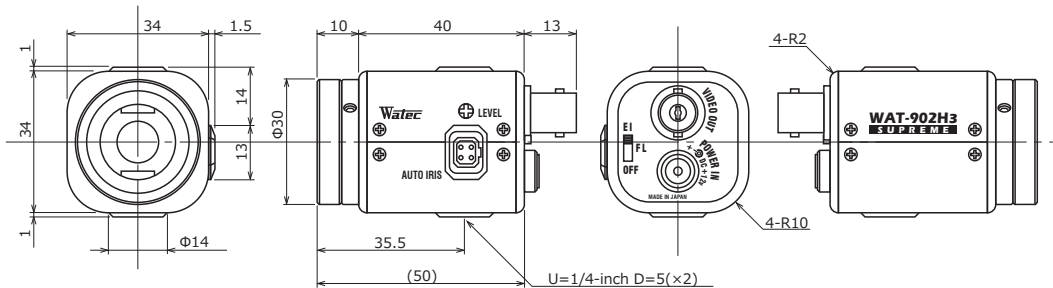

WAT-902H3 SUPREME 1/3" High Sensitivity Camera

High sensitivity with compact and lightweight body

Key features

- Min. illumination 0.0005 lx. F1.4
- NIR visibility for poor light condition
- Selectable AGC level and shutter speed for demanding scene conditions
- Video drive iris / DC drive iris auto select

Dimensions

Specifications

Video standard	EIA	CCIR
Pick-up element	1/3 inch interline transfer CCD image sensor	
Number of effective pixels	768(H) × 494(V)	752(H) × 582(V)
Unit cell size	6.35μm(H) × 7.4μm(V)	6.5μm(H) × 6.25μm(V)
Synchronizing system	Internal	
Scanning system	2:1 interlace	
Video output	BNC: Composite video, 1.0 V(p-p), 75Ω (Unbalanced)	
Resolution (H)	More than 570TVL (Center)	
Minimum illumination	0.0005 lx F1.4 (AGC=HI)	
S/N	More than 46dB (AGC=5dB, γ=1.0)	
AE mode	Fixed	1/60, 1/100 sec. 1/50, 1/120 sec.
	EI	1/60 - 1/100000 sec. 1/50 - 1/100000 sec.
AGC	HI: 5 - 50dB / LO: 5 - 32dB	
Gamma characteristics	γ≈0.45	
Lens iris	Video / DC (EIA), Auto-select	
Back light compensation	ON (Center + Under)	
Power supply	DC+12V±10%	
Power consumption	1.86W (155mA)	
Operating temperature	-10 - +40°C	
Storage temperature	-30 - +70°C	
Operating / Storage humidity	95%RH or less (Without condensation)	
Lens mount	CS mount	
Weight	Approx. 90g	
Accessories	WPDC12 (DC plug), AIC-G (Iris plug), Hex. wrench	