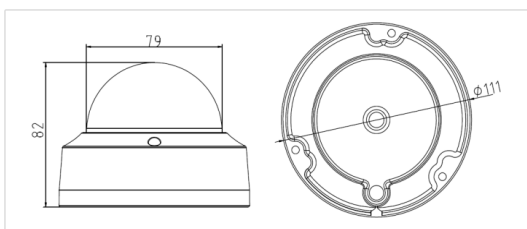

DS-2CD2112-I 1.3MP IR Fix Dome Camera

Key features

- 1.3 megapixel high resolution
- HD real-time video
- 3D DNR & DWDR & BLC
- IR LEDs: up to 30m
- IP66
- Vandal-proof
- PoE

Dimensions

Unit: mm

DS-2CD2112-I	
Camera	
Image sensor	1/3" progressive scan CMOS
Min. illumination	0.01 lux@F1.2, AGC ON 0 lux with IR
Shutter time	1/25s (30s) ~ 1/100,000s
Lens	4mm@F2.0, angle of view: 75.8° (2.8mm, 6mm, 8mm, 12mm optional)
Lens mount	M12
Angle adjustment	Pan: 0° ~ 355°, tilt: 0° ~ 65°
Digital noise reduction	3D DNR
Wide dynamic range	Digital WDR
Day & night	ICR
Compression standard	
Video compression	H.264 / MJPEG
H.264 codec profile	Main profile
Bit rate	32 Kbps ~ 16 Mbps
Dual stream	Yes
Image	
Max. image resolution	1280 × 960
Frame rate	50 Hz: 25 fps (1280 × 960), 25 fps (1280 × 720) 60 Hz: 30 fps (1280 × 960), 30 fps (1280 × 720)
Image settings	Saturation, brightness, contrast adjustable through client software or web browser
BLC	Yes, zone configurable
Network	
Network storage	NAS
Alarm trigger	Motion detection, dynamic analysis, tampering alarm
Protocols	TCP/IP, ICMP, HTTP, HTTPS, FTP, DHCP, DNS, DDNS, RTP, RTSP, RTCP, PPPoE, NTP, UPnP, SMTP, SNMP, IGMP, 802.1X, QoS, IPv6, Bonjour (SIP optional)
System compatibility	ONVIF, PSIA, CGI
General functionalities	User authentication, watermark
Interface	
Communication interface	1 RJ45 10M / 100M Ethernet port
General	
Operating conditions	-30°C ~ 60°C (-22°F ~ 140°F) humidity 95% or less (non-condensing)
Power supply	12 VDC ± 10%, PoE (802.3af)
Power consumption	Max. 5W (max. 7W with ICR on)
Impact protection	IEC60068-275Eh, 50J; EN50102, up to IK10
Ingress protection	IP66
IR range	Approx 20 to 30 meters
Dimensions	Φ 111 × 82 mm
Weight	500g (1.1 lbs)