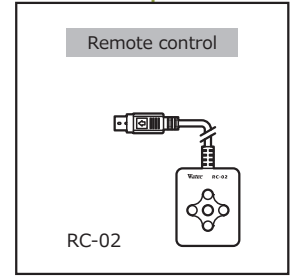

Accessories
Options

CS-mount lenses

Miniature lenses / Mount adaptors

WAT-2300

Cable

VIDEO OUT (BNC)

POWER IN (DC12V)

REMOTE