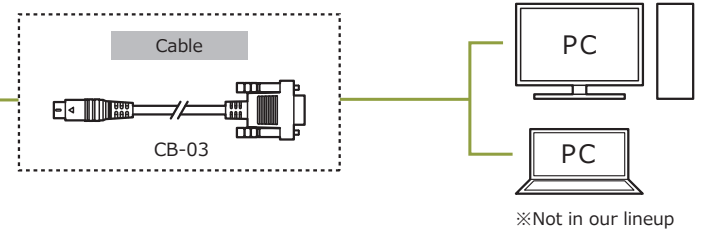

Accessories
Options

CS-mount lenses

Miniature lenses / Mount adaptors

WAT-2300

Cable

VIDEO OUT (BNC)

POWER IN (DC12V)

REMOTE