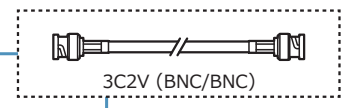

Dimensions

Specifications

Pick-up element	1/2.8-inch CMOS image sensor
Number of effective pixels	1080 mode: 1920(H) × 1080(V) / 720 mode: 1280(H) × 720(V)
Unit cell size	2.8μm × 2.8μm
Imaging system	RGB+W array mosaic filters on chip
Synchronizing system	Internal
Scanning System	Progressive
Video Output	HD-TVI
Output format	1080/30p, 1080/25p, 720/60p, 720/50p, 720/30p, 720/25p
Minimum Illumination	0.1 lx F1.2
S/N	More than 50dB
Function settings	OSD (On Screen Display) / RS-232, Remote controller
AE mode	E.I+AGC, AGC, FL, MANUAL
Shutter speed	OFF, FL, 1/200, 1/500, 1/1000, 1/2000, 1/5000, 1/10000 sec.
Flickerless mode	AUTO, 50Hz, 60Hz, OFF
White balance	ATW, PWB, Preset, MANUAL
AGC	HIGH, MEDIUM, LOW
MGC	0 - 30dB
Gamma characteristics	ON / OFF
Noise reduction	HIGH, MEDIUM, LOW, OFF
Wide dynamic range	ON (ATR) / OFF
Lens iris	DC
Back light compensation	ON / OFF
White blemish correction	Max. 1023 dots
Defog	ON / OFF
Mirror image	OFF / H-FLIP / V-FLIP / HV-FLIP
Power supply	DC+12V±10%
Power consumption	1.92W/160mA (720/60p)
Operating temperature	-10 - +50°C
Storage temperature	-30 - +70°C
Operating / Storage humidity	95% RH or less (Without condensation)
Lens mount	CS mount
Weight	Approx. 130g
Accessories	WPDC12-R (DC plug), Hex. wrench, RC-02 (Remote controller), Camera bracket

Accessories
Options

CS-mount lenses

Miniature lenses / Mount adaptors

WAT-2300

Cable

VIDEO OUT (BNC)

POWER IN (DC12V)

REMOTE