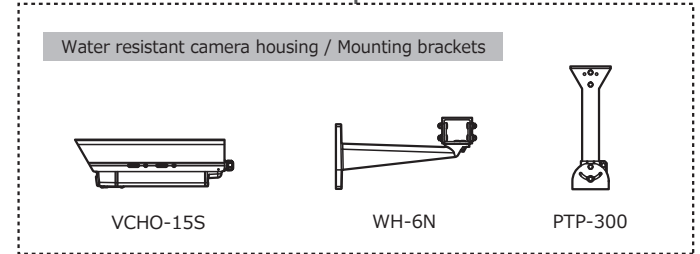

Dimensions

Specifications

Pick-up element	1/2.8-inch CMOS image sensor
Number of effective pixels	1080 mode: 1920(H) × 1080(V) / 720 mode: 1280(H) × 720(V)
Unit cell size	2.8μm × 2.8μm
Imaging system	RGB+W array mosaic filters on chip
Synchronizing system	Internal
Scanning System	Progressive
Video Output	HD-TVI
Output format	1080/30p, 1080/25p, 720/60p, 720/50p, 720/30p, 720/25p
Minimum Illumination	0.1 lx F1.2
S/N	More than 50dB
Function settings	OSD (On Screen Display) / RS-232, Remote controller
AE mode	E.I+AGC, AGC, FL, MANUAL
Shutter speed	OFF, FL, 1/200, 1/500, 1/1000, 1/2000, 1/5000, 1/10000 sec.
Flickerless mode	AUTO, 50Hz, 60Hz, OFF
White balance	ATW, PWB, Preset, MANUAL
AGC	HIGH, MEDIUM, LOW
MGC	0 - 30dB
Gamma characteristics	ON / OFF
Noise reduction	HIGH, MEDIUM, LOW, OFF
Wide dynamic range	ON (ATR) / OFF
Lens iris	DC
Back light compensation	ON / OFF
White blemish correction	Max. 1023 dots
Defog	ON / OFF
Mirror image	OFF / H-FLIP / V-FLIP / HV-FLIP
Power supply	DC+12V±10%
Power consumption	1.92W/160mA (720/60p)
Operating temperature	-10 - +50°C
Storage temperature	-30 - +70°C
Operating / Storage humidity	95% RH or less (Without condensation)
Lens mount	CS mount
Weight	Approx. 130g
Accessories	WPDC12-R (DC plug), Hex. wrench, RC-02 (Remote controller), Camera bracket

Accessories
Options

CS-mount lenses

Miniature lenses / Mount adaptors

WAT-2300

Cable

VIDEO OUT (BNC)

POWER IN (DC12V)

REMOTE