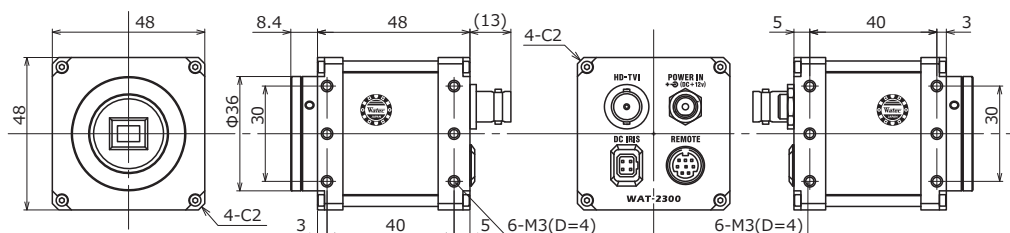

WAT-2300 1/2.8" HD-TVI Camera

Full HD CMOS sensor

Key features

- 1/2.8-inch 2M CMOS image sensor with high sensitivity
- Min. illumination 0.1 lx F1.2
- Digital interface HD-TVI without latency and degradation, HD resolution of 1080p30 Full HD
- Long distance transmission without boost (3C-2V:150m, 5C-2V:300m)
- Existing infrastructure doesn't need to be replaced, just change their old analog cameras and DVRs to TVI cameras and DVRs to get a brand new 1080p surveillance system without extra cost
- OSD (On Screen Display) – Easy installation through a controller provided in kit

Dimensions

Specifications

Pick-up element	1/2.8-inch CMOS image sensor
Number of effective pixels	1080 mode: 1920(H) × 1080(V) / 720 mode: 1280(H) × 720(V)
Unit cell size	2.8μm × 2.8μm
Imaging system	RGB+W array mosaic filters on chip
Synchronizing system	Internal
Scanning System	Progressive
Video Output	HD-TVI
Output format	1080/30p, 1080/25p, 720/60p, 720/50p, 720/30p, 720/25p
Minimum Illumination	0.1 lx F1.2
S/N	More than 50dB
Function settings	OSD (On Screen Display) / RS-232, Remote controller
AE mode	E.I+AGC, AGC, FL, MANUAL
Shutter speed	OFF, FL, 1/200, 1/500, 1/1000, 1/2000, 1/5000, 1/10000 sec.
Flickerless mode	AUTO, 50Hz, 60Hz, OFF
White balance	ATW, PWB, Preset, MANUAL
AGC	HIGH, MEDIUM, LOW
MGC	0 - 30dB
Gamma characteristics	ON / OFF
Noise reduction	HIGH, MEDIUM, LOW, OFF
Wide dynamic range	ON (ATR) / OFF
Lens iris	DC
Back light compensation	ON / OFF
White blemish correction	Max. 1023 dots
Defog	ON / OFF
Mirror image	OFF / H-FLIP / V-FLIP / HV-FLIP
Power supply	DC+12V±10%
Power consumption	1.92W/160mA (720/60p)
Operating temperature	-10 - +50°C
Storage temperature	-30 - +70°C
Operating / Storage humidity	95% RH or less (Without condensation)
Lens mount	CS mount
Weight	Approx. 130g
Accessories	WPDC12-R (DC plug), Hex. wrench, RC-02 (Remote controller), Camera bracket