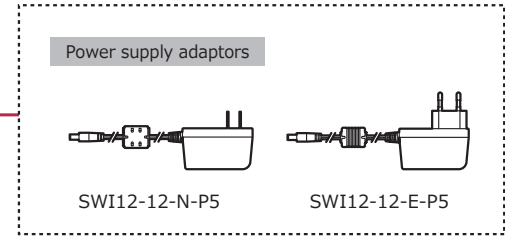

Dimensions

Specifications

Pick-up element	1/2.8-inch CMOS image sensor
Number of effective pixels	1080 mode: 1920(H) × 1080(V) / 720 mode: 1280(H) × 720(V)
Unit cell size	2.8μm × 2.8μm
Imaging system	RGB+W array mosaic filters on chip
Synchronizing system	Internal
Scanning System	Progressive
Video Output	HD-TVI
Output format	1080/30p, 1080/25p, 720/60p, 720/50p, 720/30p, 720/25p
Minimum Illumination	0.1 lx F1.2
S/N	More than 50dB
Function settings	OSD (On Screen Display) / RS-232, Remote controller
AE mode	E.I+AGC, AGC, FL, MANUAL
Shutter speed	OFF, FL, 1/200, 1/500, 1/1000, 1/2000, 1/5000, 1/10000 sec.
Flickerless mode	AUTO, 50Hz, 60Hz, OFF
White balance	ATW, PWB, Preset, MANUAL
AGC	HIGH, MEDIUM, LOW
MGC	0 - 30dB
Gamma characteristics	ON / OFF
Noise reduction	HIGH, MEDIUM, LOW, OFF
Wide dynamic range	ON (ATR) / OFF
Lens iris	DC
Back light compensation	ON / OFF
White blemish correction	Max. 1023 dots
Defog	ON / OFF
Mirror image	OFF / H-FLIP / V-FLIP / HV-FLIP
Power supply	DC+12V±10%
Power consumption	1.92W/160mA (720/60p)
Operating temperature	-10 - +50°C
Storage temperature	-30 - +70°C
Operating / Storage humidity	95% RH or less (Without condensation)
Lens mount	CS mount
Weight	Approx. 130g
Accessories	WPDC12-R (DC plug), Hex. wrench, RC-02 (Remote controller), Camera bracket

Accessories
Options

CS-mount lenses

Miniature lenses / Mount adaptors

WAT-2300

Cable

VIDEO OUT (BNC)

POWER IN (DC12V)

REMOTE