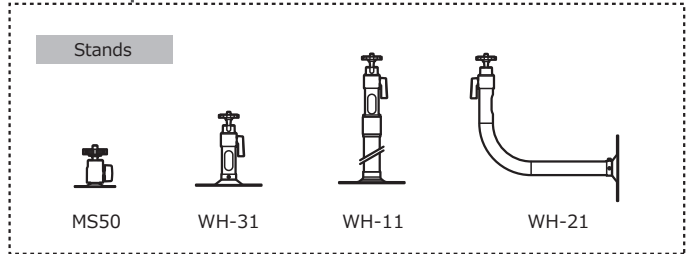

Dimensions

Specifications

Pick-up element	1/2.8-inch CMOS image sensor
Number of effective pixels	1080 mode: 1920(H) × 1080(V) / 720 mode: 1280(H) × 720(V)
Unit cell size	2.8μm × 2.8μm
Imaging system	RGB+W array mosaic filters on chip
Synchronizing system	Internal
Scanning System	Progressive
Video Output	HD-TVI
Output format	1080/30p, 1080/25p, 720/60p, 720/50p, 720/30p, 720/25p
Minimum Illumination	0.1 lx F1.2
S/N	More than 50dB
Function settings	OSD (On Screen Display) / RS-232, Remote controller
AE mode	E.I+AGC, AGC, FL, MANUAL
Shutter speed	OFF, FL, 1/200, 1/500, 1/1000, 1/2000, 1/5000, 1/10000 sec.
Flickerless mode	AUTO, 50Hz, 60Hz, OFF
White balance	ATW, PWB, Preset, MANUAL
AGC	HIGH, MEDIUM, LOW
MGC	0 - 30dB
Gamma characteristics	ON / OFF
Noise reduction	HIGH, MEDIUM, LOW, OFF
Wide dynamic range	ON (ATR) / OFF
Lens iris	DC
Back light compensation	ON / OFF
White blemish correction	Max. 1023 dots
Defog	ON / OFF
Mirror image	OFF / H-FLIP / V-FLIP / HV-FLIP
Power supply	DC+12V±10%
Power consumption	1.92W/160mA (720/60p)
Operating temperature	-10 - +50°C
Storage temperature	-30 - +70°C
Operating / Storage humidity	95% RH or less (Without condensation)
Lens mount	CS mount
Weight	Approx. 130g
Accessories	WPDC12-R (DC plug), Hex. wrench, RC-02 (Remote controller), Camera bracket

Accessories
Options

CS-mount lenses

Miniature lenses / Mount adaptors

WAT-2300

Cable

VIDEO OUT (BNC)

POWER IN (DC12V)

REMOTE