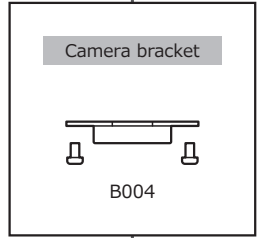

Dimensions

Specifications

Pick-up element	1/2.8-inch CMOS image sensor
Number of effective pixels	1080 mode: 1920(H) × 1080(V) / 720 mode: 1280(H) × 720(V)
Unit cell size	2.8μm × 2.8μm
Imaging system	RGB+W array mosaic filters on chip
Synchronizing system	Internal
Scanning System	Progressive
Video Output	HD-TVI
Output format	1080/30p, 1080/25p, 720/60p, 720/50p, 720/30p, 720/25p
Minimum Illumination	0.1 lx F1.2
S/N	More than 50dB
Function settings	OSD (On Screen Display) / RS-232, Remote controller
AE mode	E.I+AGC, AGC, FL, MANUAL
Shutter speed	OFF, FL, 1/200, 1/500, 1/1000, 1/2000, 1/5000, 1/10000 sec.
Flickerless mode	AUTO, 50Hz, 60Hz, OFF
White balance	ATW, PWB, Preset, MANUAL
AGC	HIGH, MEDIUM, LOW
MGC	0 - 30dB
Gamma characteristics	ON / OFF
Noise reduction	HIGH, MEDIUM, LOW, OFF
Wide dynamic range	ON (ATR) / OFF
Lens iris	DC
Back light compensation	ON / OFF
White blemish correction	Max. 1023 dots
Defog	ON / OFF
Mirror image	OFF / H-FLIP / V-FLIP / HV-FLIP
Power supply	DC+12V±10%
Power consumption	1.92W/160mA (720/60p)
Operating temperature	-10 - +50°C
Storage temperature	-30 - +70°C
Operating / Storage humidity	95% RH or less (Without condensation)
Lens mount	CS mount
Weight	Approx. 130g
Accessories	WPDC12-R (DC plug), Hex. wrench, RC-02 (Remote controller), Camera bracket

Accessories
Options

CS-mount lenses

Miniature lenses / Mount adaptors

WAT-2300

Cable

VIDEO OUT (BNC)

POWER IN (DC12V)

REMOTE