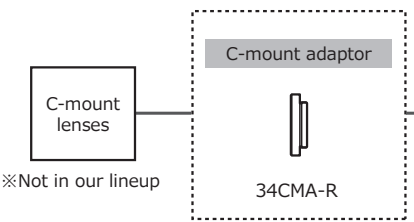

Miniature lenses / Mount adaptors