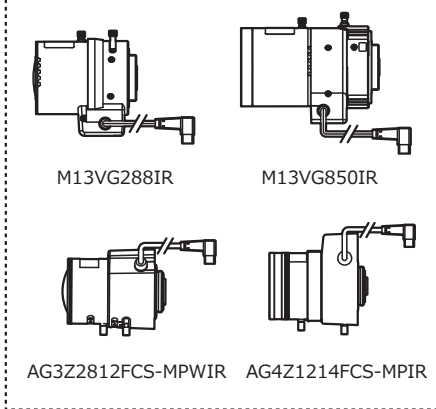

Dimensions

Specifications

Pick-up element	1/2.8-inch CMOS image sensor
Number of effective pixels	1080 mode: 1920(H) × 1080(V) / 720 mode: 1280(H) × 720(V)
Unit cell size	2.8μm × 2.8μm
Imaging system	RGB+W array mosaic filters on chip
Synchronizing system	Internal
Scanning System	Progressive
Video Output	HD-TVI
Output format	1080/30p, 1080/25p, 720/60p, 720/50p, 720/30p, 720/25p
Minimum Illumination	0.1 lx F1.2
S/N	More than 50dB
Function settings	OSD (On Screen Display) / RS-232, Remote controller
AE mode	E.I+AGC, AGC, FL, MANUAL
Shutter speed	OFF, FL, 1/200, 1/500, 1/1000, 1/2000, 1/5000, 1/10000 sec.
Flickerless mode	AUTO, 50Hz, 60Hz, OFF
White balance	ATW, PWB, Preset, MANUAL
AGC	HIGH, MEDIUM, LOW
MGC	0 - 30dB
Gamma characteristics	ON / OFF
Noise reduction	HIGH, MEDIUM, LOW, OFF
Wide dynamic range	ON (ATR) / OFF
Lens iris	DC
Back light compensation	ON / OFF
White blemish correction	Max. 1023 dots
Defog	ON / OFF
Mirror image	OFF / H-FLIP / V-FLIP / HV-FLIP
Power supply	DC+12V±10%
Power consumption	1.92W/160mA (720/60p)
Operating temperature	-10 - +50°C
Storage temperature	-30 - +70°C
Operating / Storage humidity	95% RH or less (Without condensation)
Lens mount	CS mount
Weight	Approx. 130g
Accessories	WPDC12-R (DC plug), Hex. wrench, RC-02 (Remote controller), Camera bracket

Accessories
Options

CS-mount lenses

Miniature lenses / Mount adaptors

WAT-2300

Cable

VIDEO OUT (BNC)

POWER IN (DC12V)

REMOTE